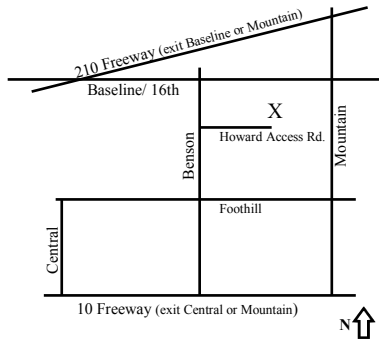

The Sawdust Factory

1525 Howard Access Rd. #F Upland, Ca. 91786
(909) 946-0866
www.thesawdustfactory.com

A one of a kind place where kids & adults can paint & embellish their own woodcraft project creating a masterpiece of their very own!