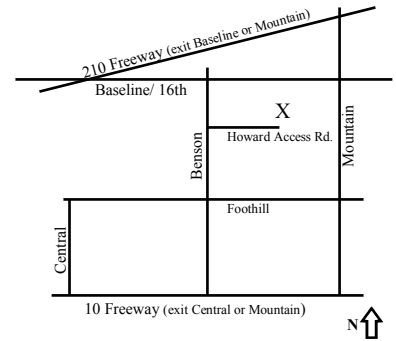

The Sawdust Factory

1525 Howard Access Rd. #F Upland, Ca. 91786
(909) 946-0866
www.thesawdustfactory.com

A one of a kind place where kids & adults can paint & embellish their own woodcraft project creating a masterpiece of their very own!