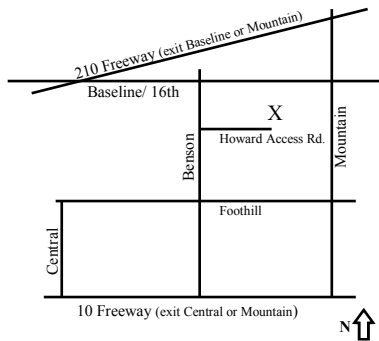

The Sawdust Factory

1525 Howard Access Rd. #F Upland, Ca. 91786
(909) 946-0866
www.thesawdustfactory.com

A one of a kind place where kids & adults can paint & embellish their own woodcraft project creating a masterpiece of their very own!