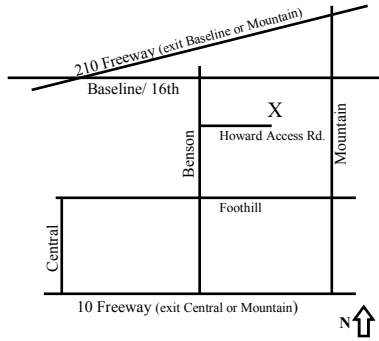

# The Sawdust Factory

1525 Howard Access Rd. #F Upland, Ca. 91786  
(909) 946-0866  
www.thesawdustfactory.com

A one of a kind place where kids & adults can paint & embellish their own woodcraft project creating a masterpiece of their very own!