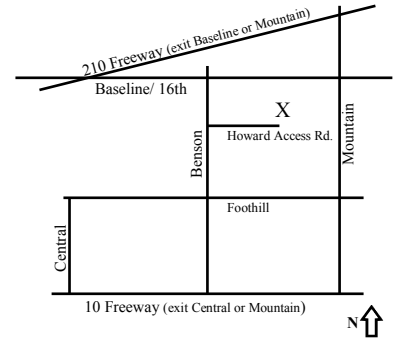

The Sawdust Factory

1525 Howard Access Rd. #F Upland, Ca. 91786
(909) 946-0866
www.thesawdustfactory.com

A one of a kind place where kids & adults can paint & embellish their own woodcraft project creating a masterpiece of their very own!